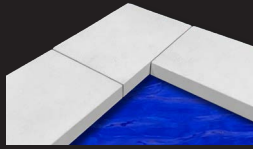

Pave Set - Sweep in and "wet to set" join powder.
 Ensuring low maintenance whilst maintaining a classy finish with genuine pavers, not site poured imitations.

Allowing easy paver removal for:

- access to water pipes & wires
- fence / patio post installations
- garden design changes
- extreme stain paver swaps
- colour matching old selections

CIRCLE STEPPERS
 SIZE
 600, 400 & 250mm
 THICKNESS 40mm

Use also for

Internal Corner

270 SEAMLESS CAPPING

SIZE 400 x 270mm
THICKNESS 30mm

Use also for

External Corner

270 4 SIDED SEAMLESS CAPPING