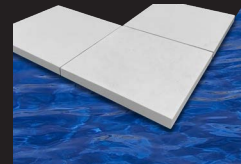

SIZE 400 x 270mm
THICKNESS 30mm

2 Sided,
End Piece or
Stepping Stone

Use also for

Internal Corner

400 SEAMLESS CAPPING

SIZE 400 x 400mm
THICKNESS 30mm

Use also for

External Corner

400 4 SIDED SEAMLESS CAPPING

SIZE 400 x 400mm
THICKNESS 30mm

2 Sided,
End Piece or
Stepping Stone

RETRO BULLNOSE CAPPING

SIZE 400 x 270mm
THICKNESS 40mm

Freo Skimmer Lid Kits... a superior finish

- ✓ Fully non-conductive meeting Australian pool safety standards.
- ✓ Neutral colour to compliment stone.
- ✓ Requires no earthing, making installation simpler and safer.
- ✓ Simply cut key slot into existing stone.
- ✓ Order to be delivered with your Pool Capping Kits.