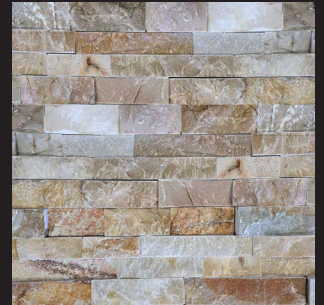

Stone cladding... bringing walls to life

EVEREST

SIZE 600 x 150mm

COPPER

SIZE 600 x 150mm

HAWAIIAN SWIRL

SIZE 600 x 150mm

DESERT

SIZE 600 x 150mm

WHITE QUARTZ

SIZE 600 x 150mm

Pre-cut corners are available for all colours

The beauty of natural stone is its variation in colour. Visit our sites to see current tones.

Photos above indicate approx 600mm x 600mm section.