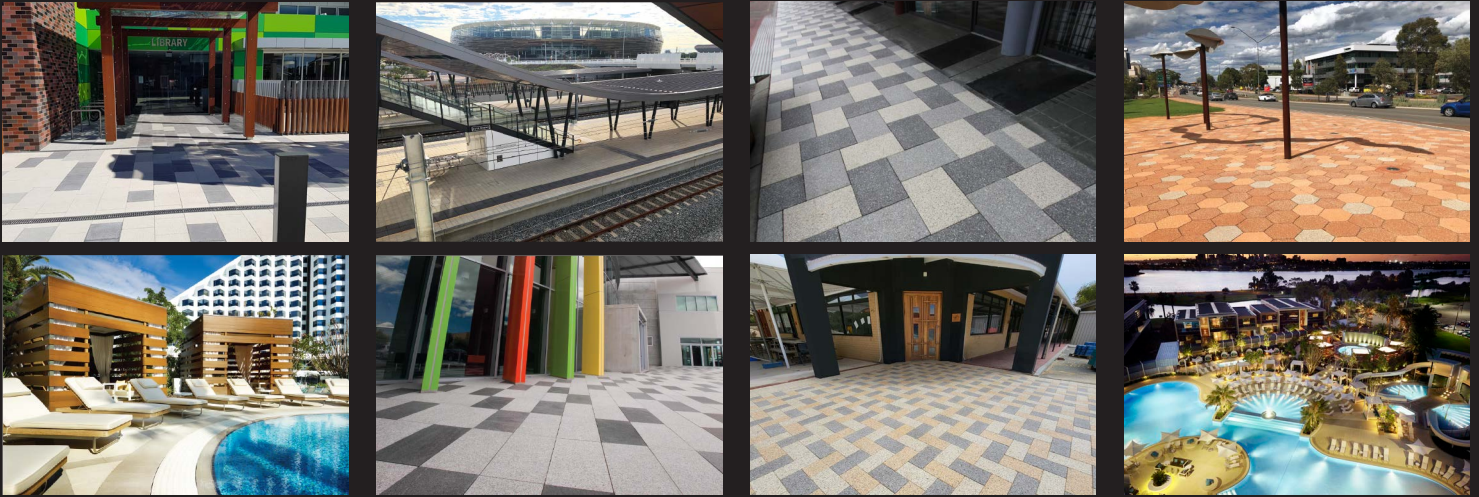

Commercial... high-end spec solutions

10 other colours available for commercial quantity projects.