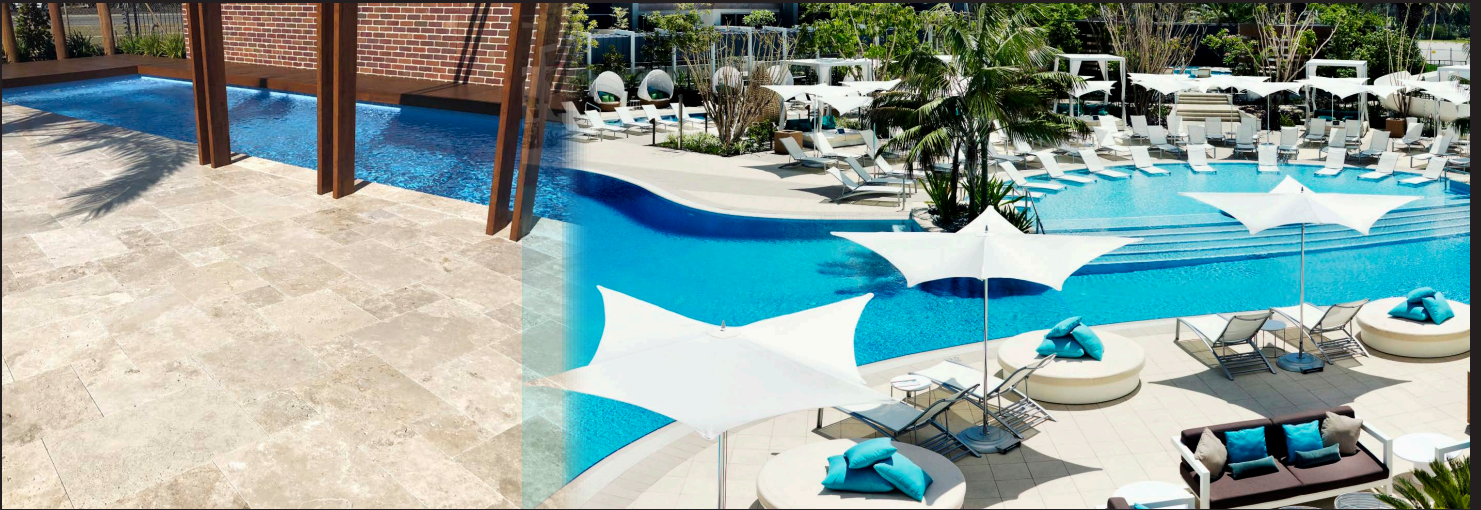

Your outdoor space deserves to be different...