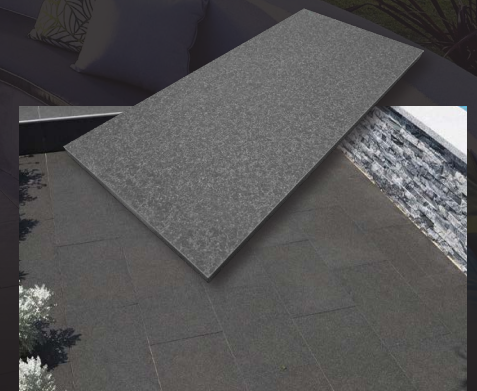

BLACK GRANITO
Paving or Capping
SIZE 600 x 300mm
THICKNESS 20mm

Your outdoor space deserves to be different...