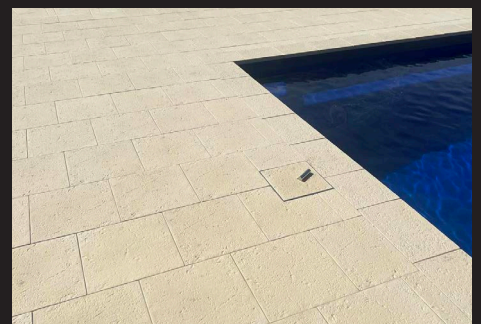

400 4 SIDED SEAMLESS CAPPING

SIZE 400 x 400mm
THICKNESS 30mm

2 Sided,
End Piece or
Stepping Stone

RETRO BULLNOSE CAPPING

SIZE 400 x 270mm
THICKNESS 40mm

Freo Skimmer Lid Kits... a superior finish

- ✓ Fully non-conductive meeting Australian pool safety standards.
- ✓ Neutral colour to compliment stone.
- ✓ Requires no earthing, making installation simpler and safer.
- ✓ Simply cut key slot into existing stone.
- ✓ Order to be delivered with your Pool Capping Kits.

Roma

Quality stone cut from Europe's best quarries.

Can be easily installed onto a sand base.

Lightly textured surfaces providing grip and comfort.

Stunning variations of colour throughout each project.

ROMA