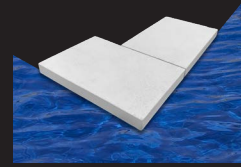

Pave Set - Sweep in and "wet to set" join powder.
 Ensuring low maintenance whilst maintaining a classy finish with genuine pavers, not site poured imitations.

Allowing easy paver removal for:

- access to water pipes & wires
- fence / patio post installations
- garden design changes
- extreme stain paver swaps
- colour matching old selections

CIRCLE STEPPERS
 SIZE
 600, 400 & 250mm
 THICKNESS 40mm

Use also for

Internal Corner

270 SEAMLESS CAPPING

SIZE 400 x 270mm
THICKNESS 30mm

Use also for

External Corner

270 4 SIDED SEAMLESS CAPPING

SIZE 400 x 270mm
THICKNESS 30mm

2 Sided,
End Piece or
Stepping Stone

Use also for

Internal Corner

400 SEAMLESS CAPPING

SIZE 400 x 400mm
THICKNESS 30mm

Use also for

External Corner