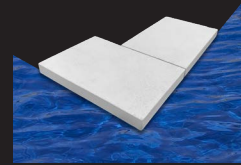

Pave Set - Sweep in and "wet to set" join powder.
 Ensuring low maintenance whilst maintaining a classy finish with genuine pavers, not site poured imitations.

Allowing easy paver removal for:

- access to water pipes & wires
- fence / patio post installations
- garden design changes
- extreme stain paver swaps
- colour matching old selections

CIRCLE STEPPERS
 SIZE
 600, 400 & 250mm
 THICKNESS 40mm

Use also for

Internal Corner

270 SEAMLESS CAPPING

SIZE 400 x 270mm
THICKNESS 30mm

Use also for

External Corner

270 4 SIDED SEAMLESS CAPPING

SIZE 400 x 270mm
THICKNESS 30mm

2 Sided,
End Piece or
Stepping Stone

Use also for

Internal Corner

400 SEAMLESS CAPPING

SIZE 400 x 400mm
THICKNESS 30mm

Use also for

External Corner