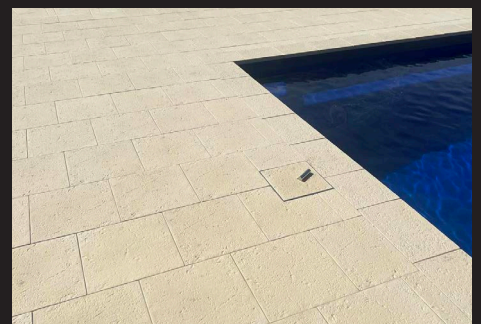

400 4 SIDED SEAMLESS CAPPING

SIZE 400 x 400mm
THICKNESS 30mm

2 Sided,
End Piece or
Stepping Stone

RETRO BULLNOSE CAPPING

SIZE 400 x 270mm
THICKNESS 30mm

Freo Skimmer Lid Kits... a superior finish

- Fully non-conductive meeting Australian pool safety standards.
- Neutral colour to compliment stone.
- Requires no earthing, making installation simpler and safer.
- Simply cut key slot into existing stone.
- Order to be delivered with your Pool Capping Kits.