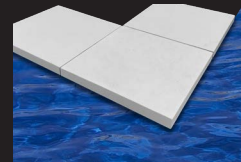

SIZE 400 x 270mm
THICKNESS 30mm

2 Sided,
End Piece or
Stepping Stone

Use also for

Internal Corner

400 SEAMLESS CAPPING

SIZE 400 x 400mm
THICKNESS 30mm

Use also for

External Corner