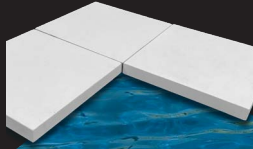

CIRCLE STEPPERS
 SIZE
 600, 400 & 250mm
 THICKNESS 40mm

Use also for

Internal Corner

270 SEAMLESS CAPPING

SIZE 400 x 270mm
THICKNESS 30mm

Use also for

External Corner

270 4 SIDED SEAMLESS CAPPING

SIZE 400 x 270mm
THICKNESS 30mm

2 Sided,
End Piece or
Stepping Stone

Use also for

Internal Corner

400 SEAMLESS CAPPING

SIZE 400 x 400mm
THICKNESS 30mm

Use also for

External Corner