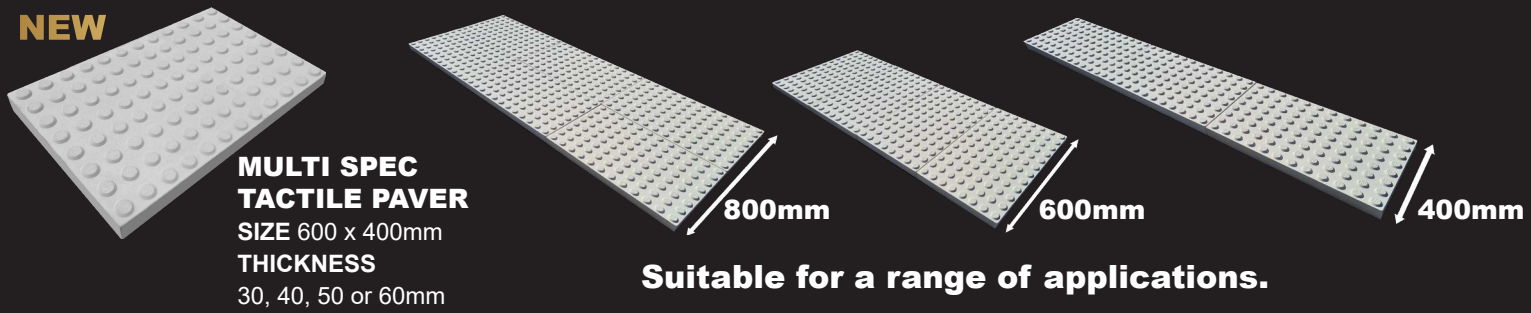

NEW

Suitable for a range of applications.