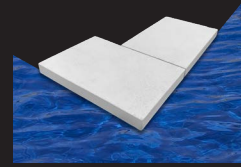

**CIRCLE STEPPERS**  
 SIZE  
 600, 400 & 250mm  
 THICKNESS 40mm

Use also for

Internal Corner

**270 SEAMLESS CAPPING**

SIZE 400 x 270mm  
THICKNESS 30mm

Use also for

External Corner

**270 4 SIDED SEAMLESS CAPPING**

SIZE 400 x 270mm  
THICKNESS 30mm

2 Sided,  
End Piece or  
Stepping Stone

Use also for

Internal Corner

**400 SEAMLESS CAPPING**

SIZE 400 x 400mm  
THICKNESS 30mm

Use also for

External Corner