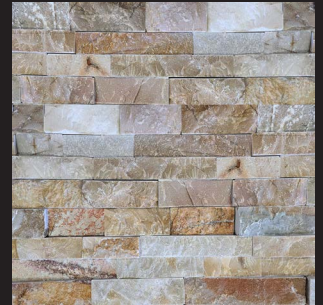

DESERT

SIZE 600 x 150mm