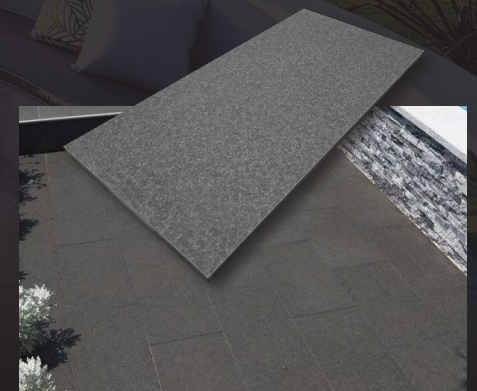

BLACK GRANITO
Paving or Capping
SIZE 600 x 300mm
THICKNESS 20mm