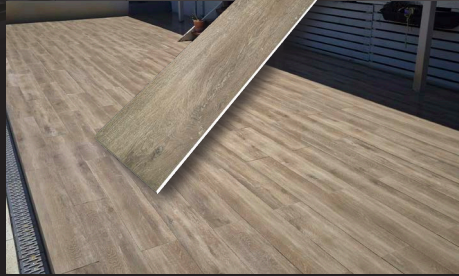

DesignoPave... non-slip porcelain pavers

- Non-slip surface and no sealing required.
- Lay straight onto sand, cracker dust, concrete or plastic pedestals.
- Strength far superior to stone of even greater thickness.
- Realistic durable alternatives to natural timber and granite.

CAPPING
SIZE 600 x 300mm
THICKNESS 20mm

JARRAHWASH
Paving or Capping
SIZE 1200 x 200mm
THICKNESS 20mm