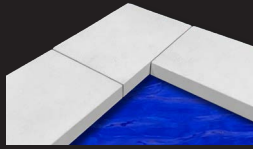

**Pave Set - Sweep in and "wet to set" join powder.**  
 Ensuring low maintenance whilst maintaining a classy finish with genuine pavers, not site poured imitations.

Allowing easy paver removal for:

- access to water pipes & wires
- fence / patio post installations
- garden design changes
- extreme stain paver swaps
- colour matching old selections

**CIRCLE STEPPERS**  
 SIZE  
 600, 400 & 250mm  
 THICKNESS 40mm

Use also for

Internal Corner

**270 SEAMLESS CAPPING**

SIZE 400 x 270mm  
THICKNESS 30mm

Use also for

External Corner

**270 4 SIDED SEAMLESS CAPPING**