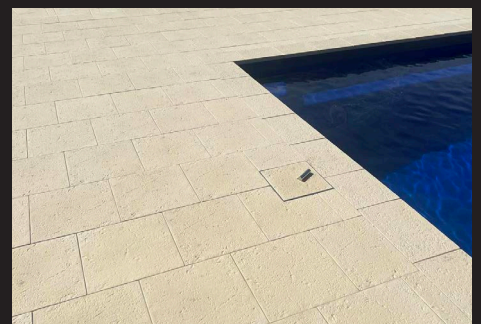

Freo Skimmer Lid Kits... a superior finish

- ✓ Fully non-conductive meeting Australian pool safety standards.
- ✓ Neutral colour to compliment stone.
- ✓ Requires no earthing, making installation simpler and safer.
- ✓ Simply cut key slot into existing stone.
- ✓ Order to be delivered with your Pool Capping Kits.