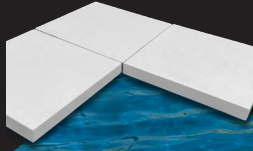

Use also for

Internal Corner

400 SEAMLESS CAPPING

SIZE 400 x 400mm
THICKNESS 30mm