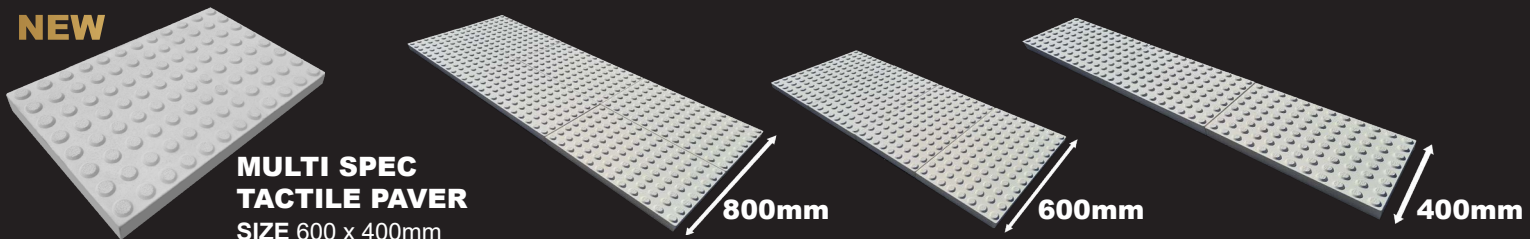

NEW

**MULTI SPEC
TACTILE PAVER**
SIZE 600 x 400mm
THICKNESS
30, 40, 50 or 60mm

Suitable for a range of applications.