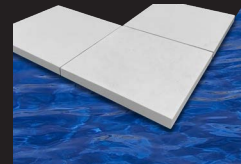

SIZE 400 x 270mm  
THICKNESS 30mm

2 Sided,  
End Piece or  
Stepping Stone

Use also for

Internal Corner

**400 SEAMLESS CAPPING**

SIZE 400 x 400mm  
THICKNESS 30mm

Use also for

External Corner