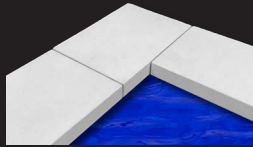

Pave Set - Sweep in and "wet to set" join powder.
 Ensuring low maintenance whilst maintaining a classy finish with genuine pavers, not site poured imitations.

Allowing easy paver removal for:

- access to water pipes & wires
- fence / patio post installations
- garden design changes
- extreme stain paver swaps
- colour matching old selections

CIRCLE STEPPERS
 SIZE
 600, 400 & 250mm
 THICKNESS 40mm

Use also for

Internal Corner

270 SEAMLESS CAPPING

SIZE 400 x 270mm
THICKNESS 30mm

Use also for

External Corner

270 4 SIDED SEAMLESS CAPPING