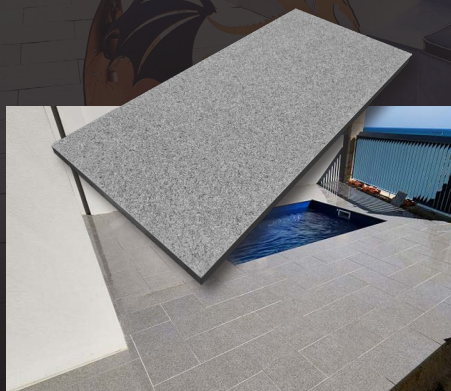

BORDEAUX
Paving or Capping
SIZE 600 x 300mm
THICKNESS 20mm

SANTORINI
Paving or Capping
SIZE 600 x 300mm
THICKNESS 20mm

MONACO
Paving or Capping
SIZE 600 x 300mm
THICKNESS 20mm

WHITE GRANITO
Paving or Capping
SIZE 600 x 300mm
THICKNESS 20mm