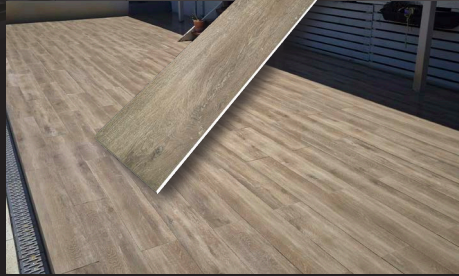

DesignoPave... non-slip porcelain pavers

- Non-slip surface and no sealing required.
- Lay straight onto sand, cracker dust, concrete or plastic pedestals.
- Strength far superior to stone of even greater thickness.
- Realistic durable alternatives to natural timber and granite.

CAPPING
SIZE 600 x 300mm
THICKNESS 20mm

JARRAHWASH
Paving or Capping
SIZE 1200 x 200mm
THICKNESS 20mm