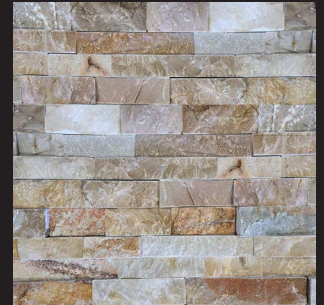

Stone cladding... bringing walls to life

EVEREST

SIZE 600 x 150mm

COPPER

SIZE 600 x 150mm

HAWAIIAN SWIRL

SIZE 600 x 150mm

DESERT

SIZE 600 x 150mm

WHITE QUARTZ

SIZE 600 x 150mm

Pre-cut corners are available for all colours

The beauty of natural stone is its variation in colour. Visit our sites to see current tones.

Photos above indicate approx 600mm x 600mm section.