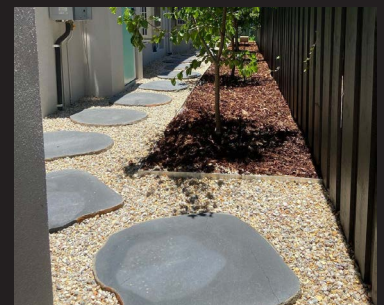

Ocean Bluestone... a grey with attitude

PAVER

SURFACE Non-slip
SIZE 600 x 300mm
THICKNESS 25mm

CAPPING

SURFACE Non-slip
SIZE 600 x 300mm
THICKNESS 25mm

Non-slip yet gentle to touch.

Smooth edge capping.

From an overcast misty grey, to thunderous deep tones when wet. Ocean Bluestone's swirls of greys, white and golds provide a finish that is truly unique. A contemporary grey option with attitude.

Stone cladding... bringing walls to life

EVEREST

SIZE 600 x 150mm

COPPER

SIZE 600 x 150mm

HAWAIIAN SWIRL

SIZE 600 x 150mm

DESERT

SIZE 600 x 150mm

WHITE QUARTZ

SIZE 600 x 150mm

Pre-cut corners are available for all colours

The beauty of natural stone is its variation in colour. Visit our sites to see current tones.

Photos above indicate approx 600mm x 600mm section.

Bluestone... natural steppers

Honed surface

SIZE Various approx. 500 - 700mm
THICKNESS 30mm