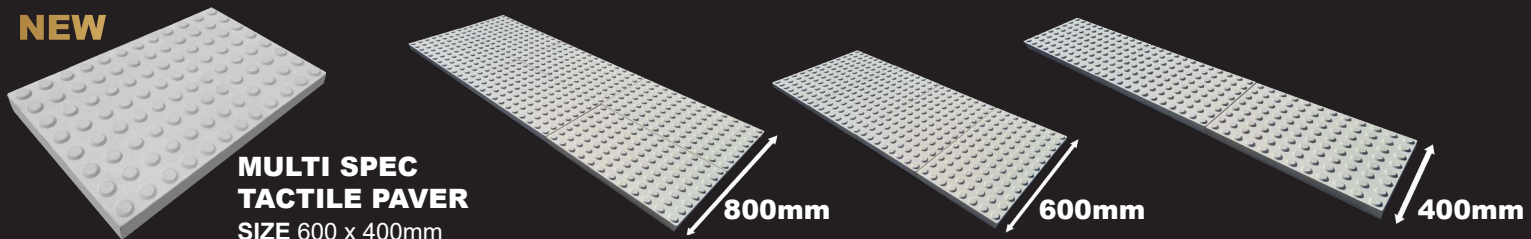

NEW

**MULTI SPEC
TACTILE PAVER**
SIZE 600 x 400mm
THICKNESS
30, 40, 50 or 60mm

Suitable for a range of applications.