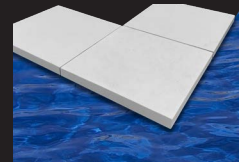

SIZE 400 x 270mm
THICKNESS 30mm

2 Sided,
End Piece or
Stepping Stone

Use also for

Internal Corner

400 SEAMLESS CAPPING

SIZE 400 x 400mm
THICKNESS 30mm

Use also for

External Corner