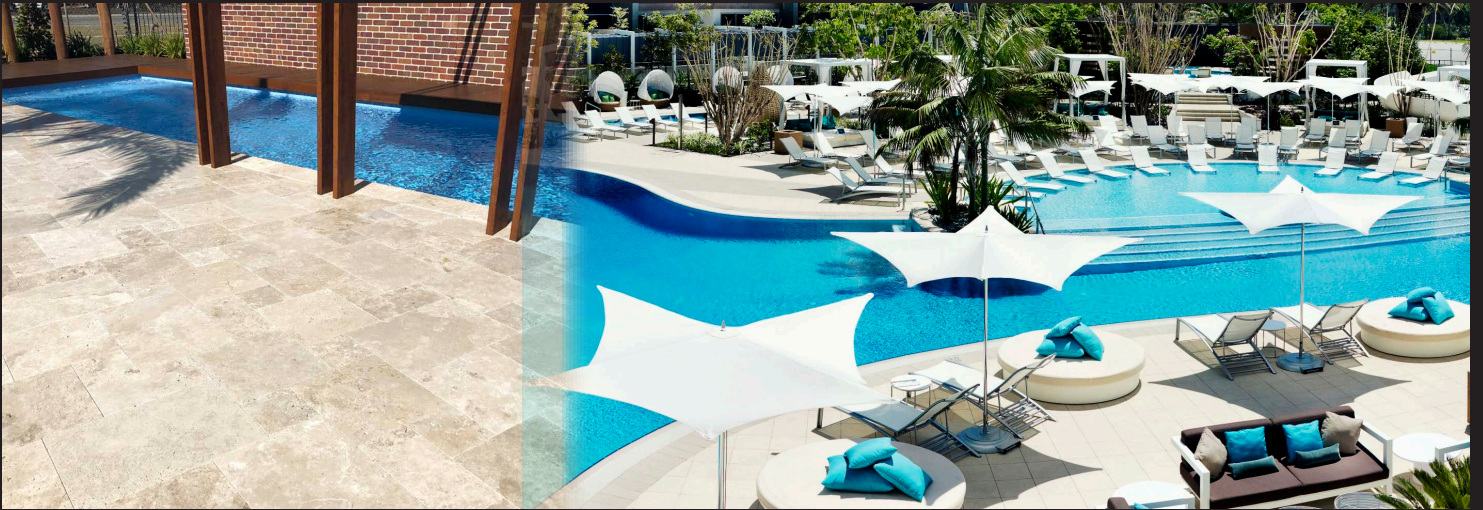

Your outdoor space deserves to be different...