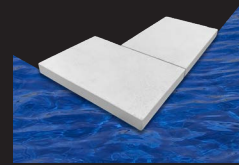

Pave Set - Sweep in and "wet to set" join powder.
 Ensuring low maintenance whilst maintaining a classy finish with genuine pavers, not site poured imitations.

Allowing easy paver removal for:

- access to water pipes & wires
- fence / patio post installations
- garden design changes
- extreme stain paver swaps
- colour matching old selections

CIRCLE STEPPERS
 SIZE
 600, 400 & 250mm
 THICKNESS 40mm

Use also for

Internal Corner

270 SEAMLESS CAPPING

SIZE 400 x 270mm
THICKNESS 30mm

Use also for

External Corner

270 4 SIDED SEAMLESS CAPPING

SIZE 400 x 270mm
THICKNESS 30mm

2 Sided,
End Piece or
Stepping Stone

Use also for

Internal Corner

400 SEAMLESS CAPPING

SIZE 400 x 400mm
THICKNESS 30mm

Use also for

External Corner