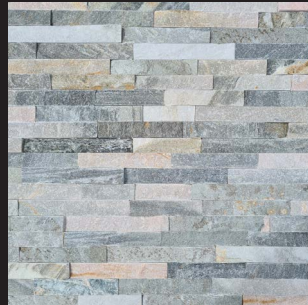

COPPER

SIZE 600 x 150mm