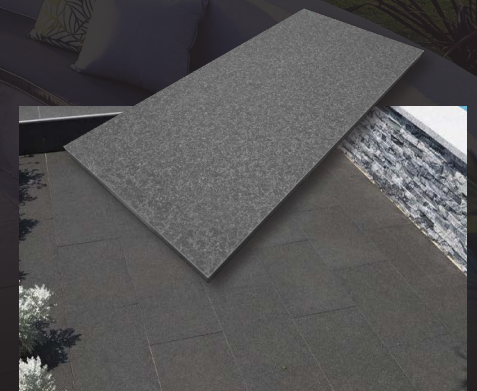

BLACK GRANITO
Paving or Capping
SIZE 600 x 300mm
THICKNESS 20mm